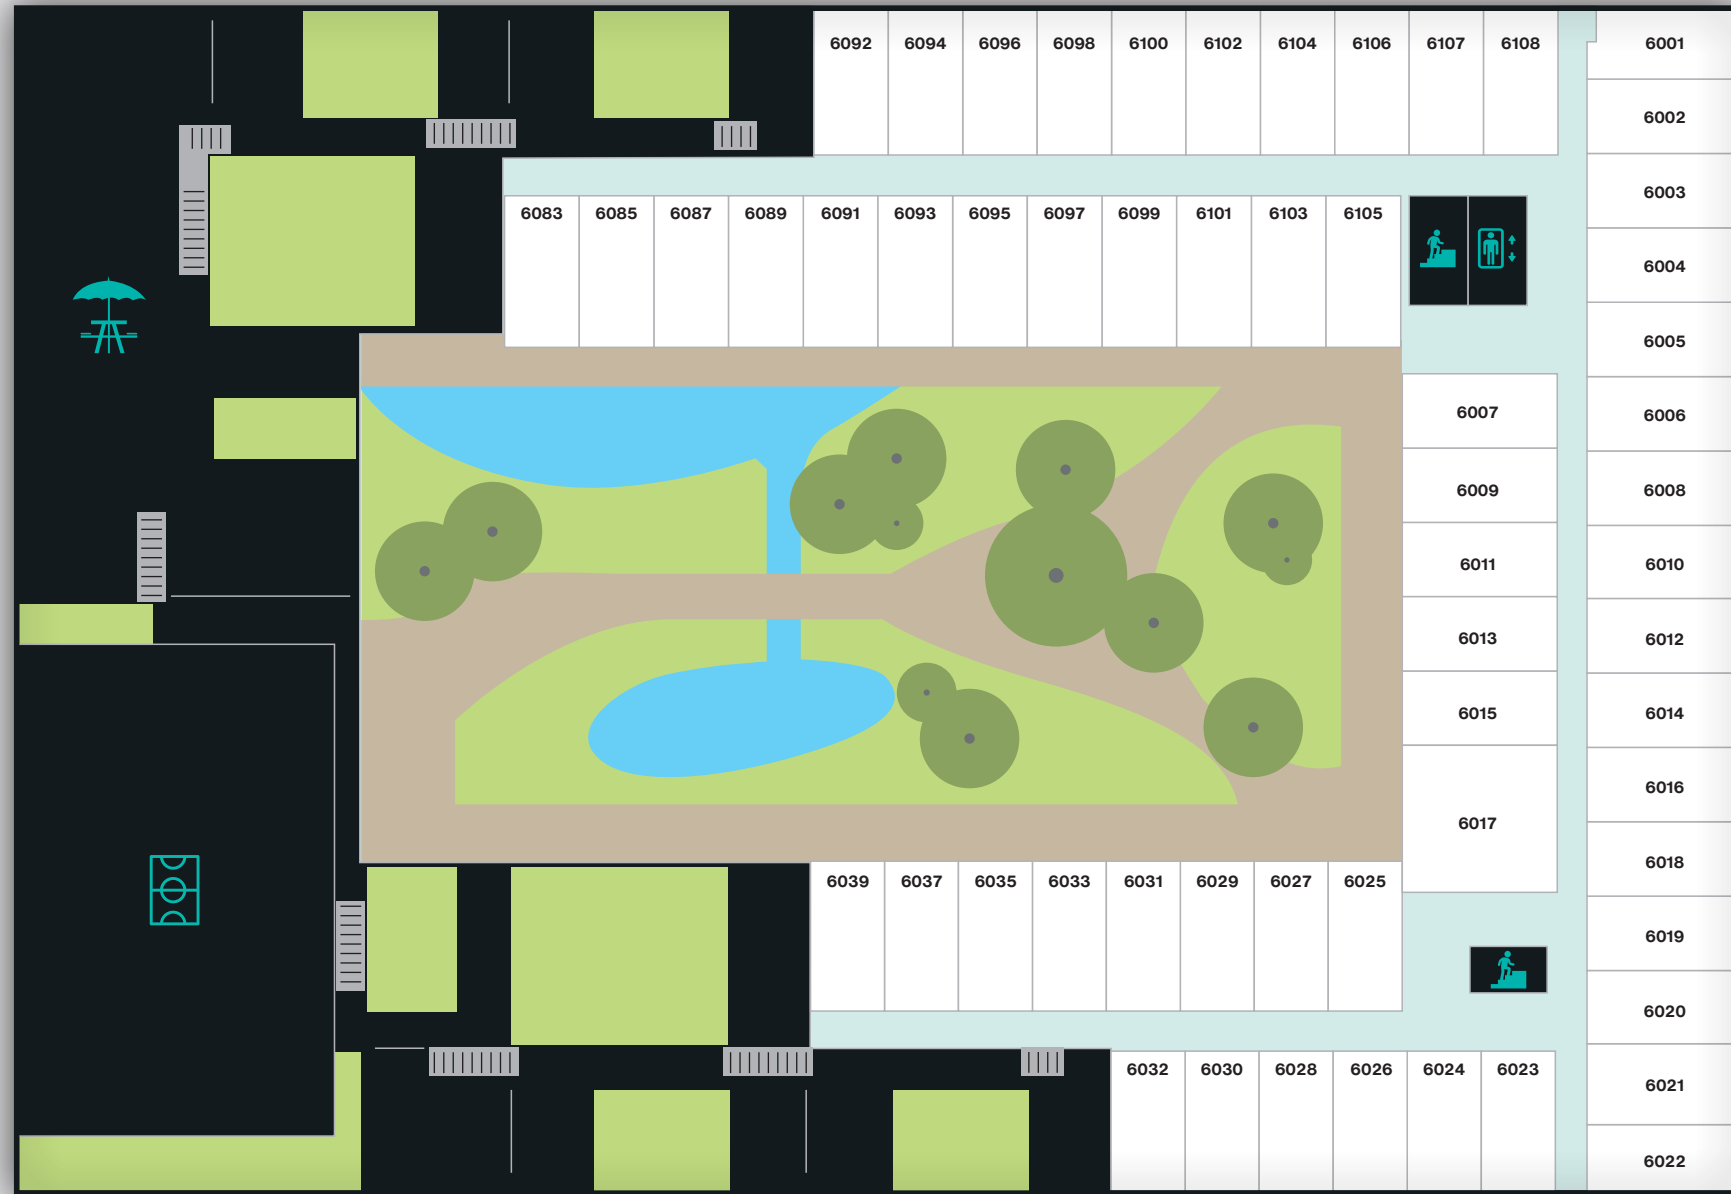

Student Experience

MOERMANSKKADE

ARCHANGELKADE

AMSTERDAM
MINERVAHAVEN

GROUND FLOOR

- STAIRS
- ELEVATOR
- ENTRANCE
- RECEPTION
- GYM
- LOUNGE
- DINING ROOM
- STUDY ROOM
- TOILETS
- OFFICE
- CHANGING ROOM
- LAUNDROMAT
- BICYCLE STORAGE
- ENTRANCE PARKING
- BRINGME BOX
- RECYCLING

AMSTERDAM
MINERVAHAVEN

4TH FLOOR

-  STAIRS
-  ELEVATOR
-  TERRACE

Student Experience

MOERMANSKKADE

ARCHANGELKADE

5TH FLOOR

- STAIRS
- ELEVATOR
- SPORTS FIELD
- TERRACE
- GREEN ROOF
- STAIRS TO NEXT LEVEL

Student Experience

MOERMANSKKADE

ARCHANGELKADE

AMSTERDAM
MINERVAHAVEN

6TH FLOOR

-  STAIRS
-  ELEVATOR
-  SPORTS FIELD
-  TERRACE
-  GREEN ROOF
-  STAIRS TO NEXT LEVEL

Student Experience

MOERMANSKKADE

ARCHANGELKADE

AMSTERDAM
MINERVAHAVEN

7TH FLOOR

-  STAIRS
-  ELEVATOR
-  SPORTS FIELD
-  TERRACE
-  GREEN ROOF
-  STAIRS TO NEXT LEVEL

Student Experience

MOERMANSKKADE

ARCHANGELKADE

8TH FLOOR