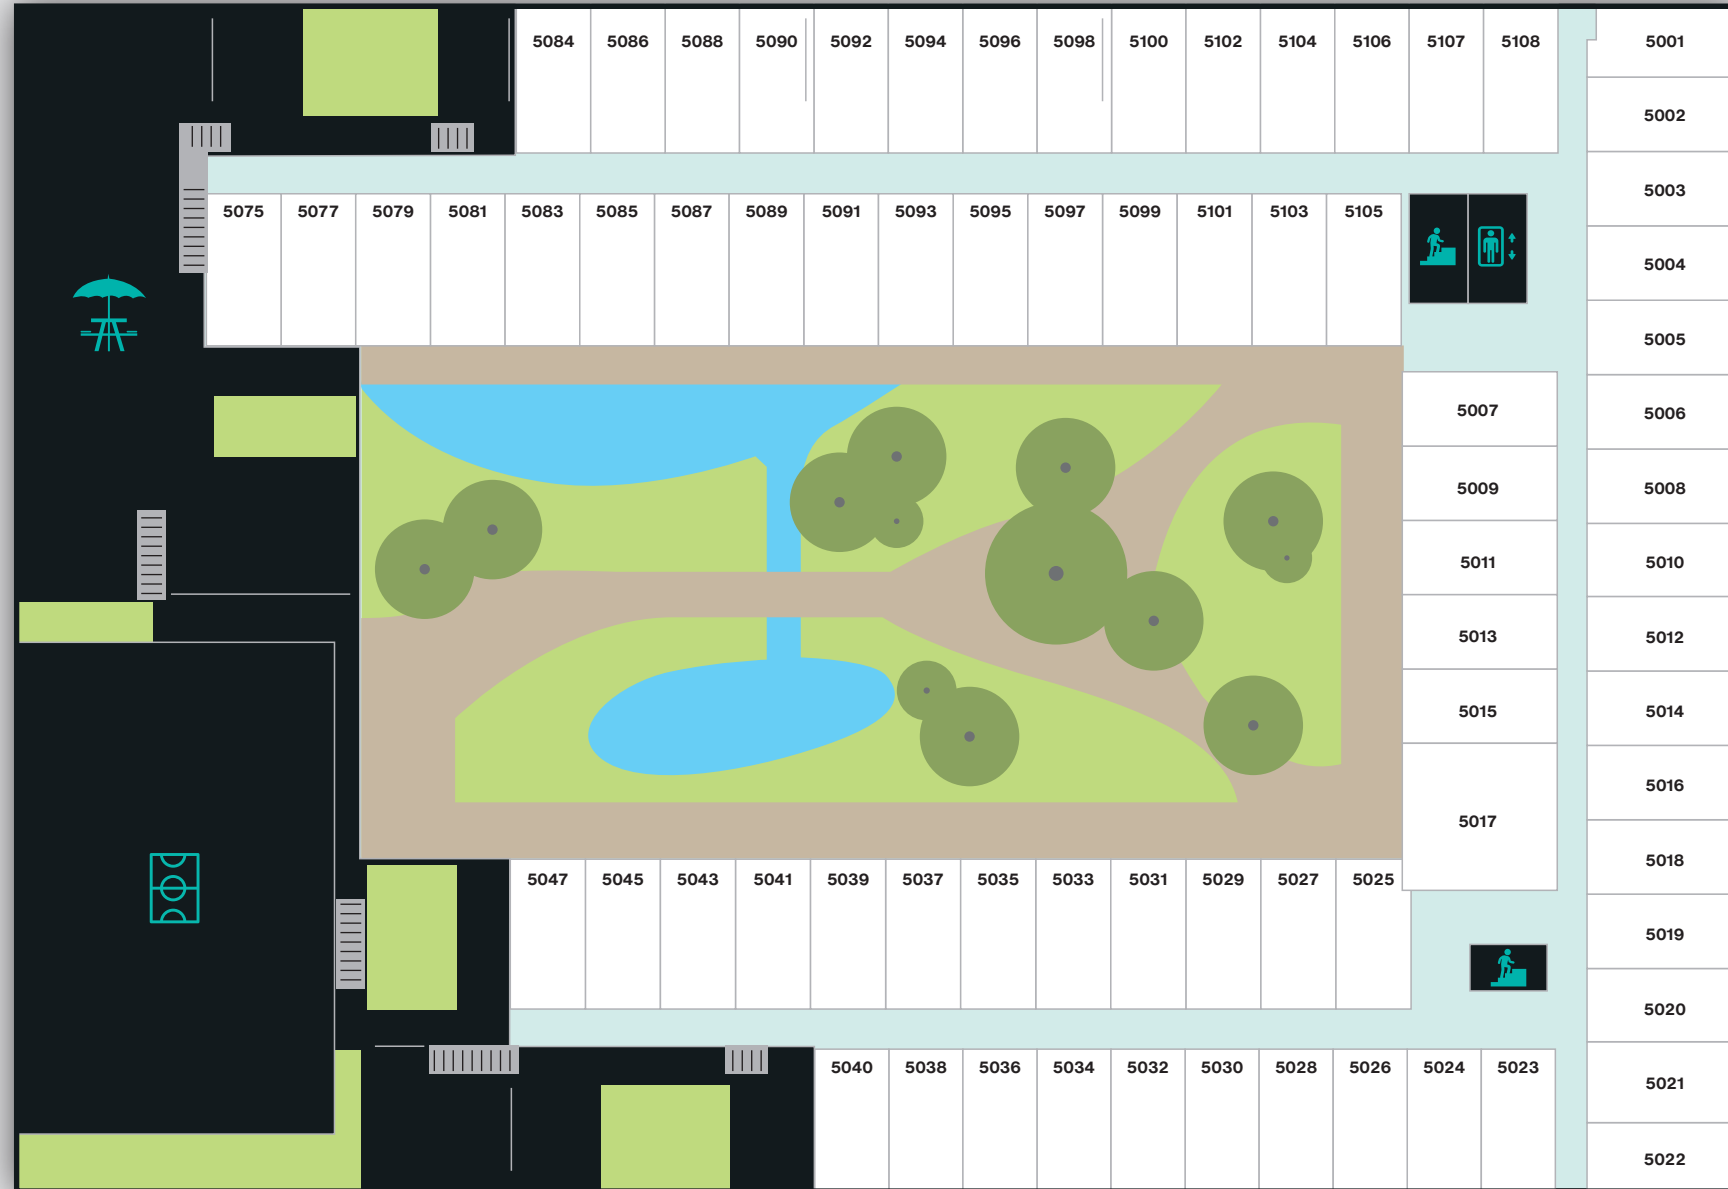

Student Experience

MOERMANSKKADE

ARCHANGELKADE

AMSTERDAM
MINERVAHAVEN

GROUND FLOOR

- STAIRS
- ELEVATOR
- ENTRANCE
- RECEPTION
- GYM
- LOUNGE
- DINING ROOM
- STUDY ROOM
- TOILETS
- OFFICE
- CHANGING ROOM
- LAUNDROMAT
- BICYCLE STORAGE
- ENTRANCE PARKING
- BRINGME BOX
- RECYCLING

AMSTERDAM
MINERVAHAVEN

4TH FLOOR

-  STAIRS
-  ELEVATOR
-  TERRACE

Student Experience

MOERMANSKKADE

ARCHANGELKADE

5TH FLOOR

- STAIRS
- ELEVATOR
- SPORTS FIELD
- TERRACE
- GREEN ROOF
- STAIRS TO NEXT LEVEL

Student Experience

MOERMANSKKADE

ARCHANGELKADE

AMSTERDAM
MINERVAHAVEN

6TH FLOOR

-  STAIRS
-  ELEVATOR
-  SPORTS FIELD
-  TERRACE
-  GREEN ROOF
-  STAIRS TO NEXT LEVEL

Student Experience

MOERMANSKKADE

ARCHANGELKADE

AMSTERDAM
MINERVAHAVEN

7TH FLOOR

-  STAIRS
-  ELEVATOR
-  SPORTS FIELD
-  TERRACE
-  GREEN ROOF
-  STAIRS TO NEXT LEVEL

Student Experience

MOERMANSKKADE

ARCHANGELKADE

8TH FLOOR