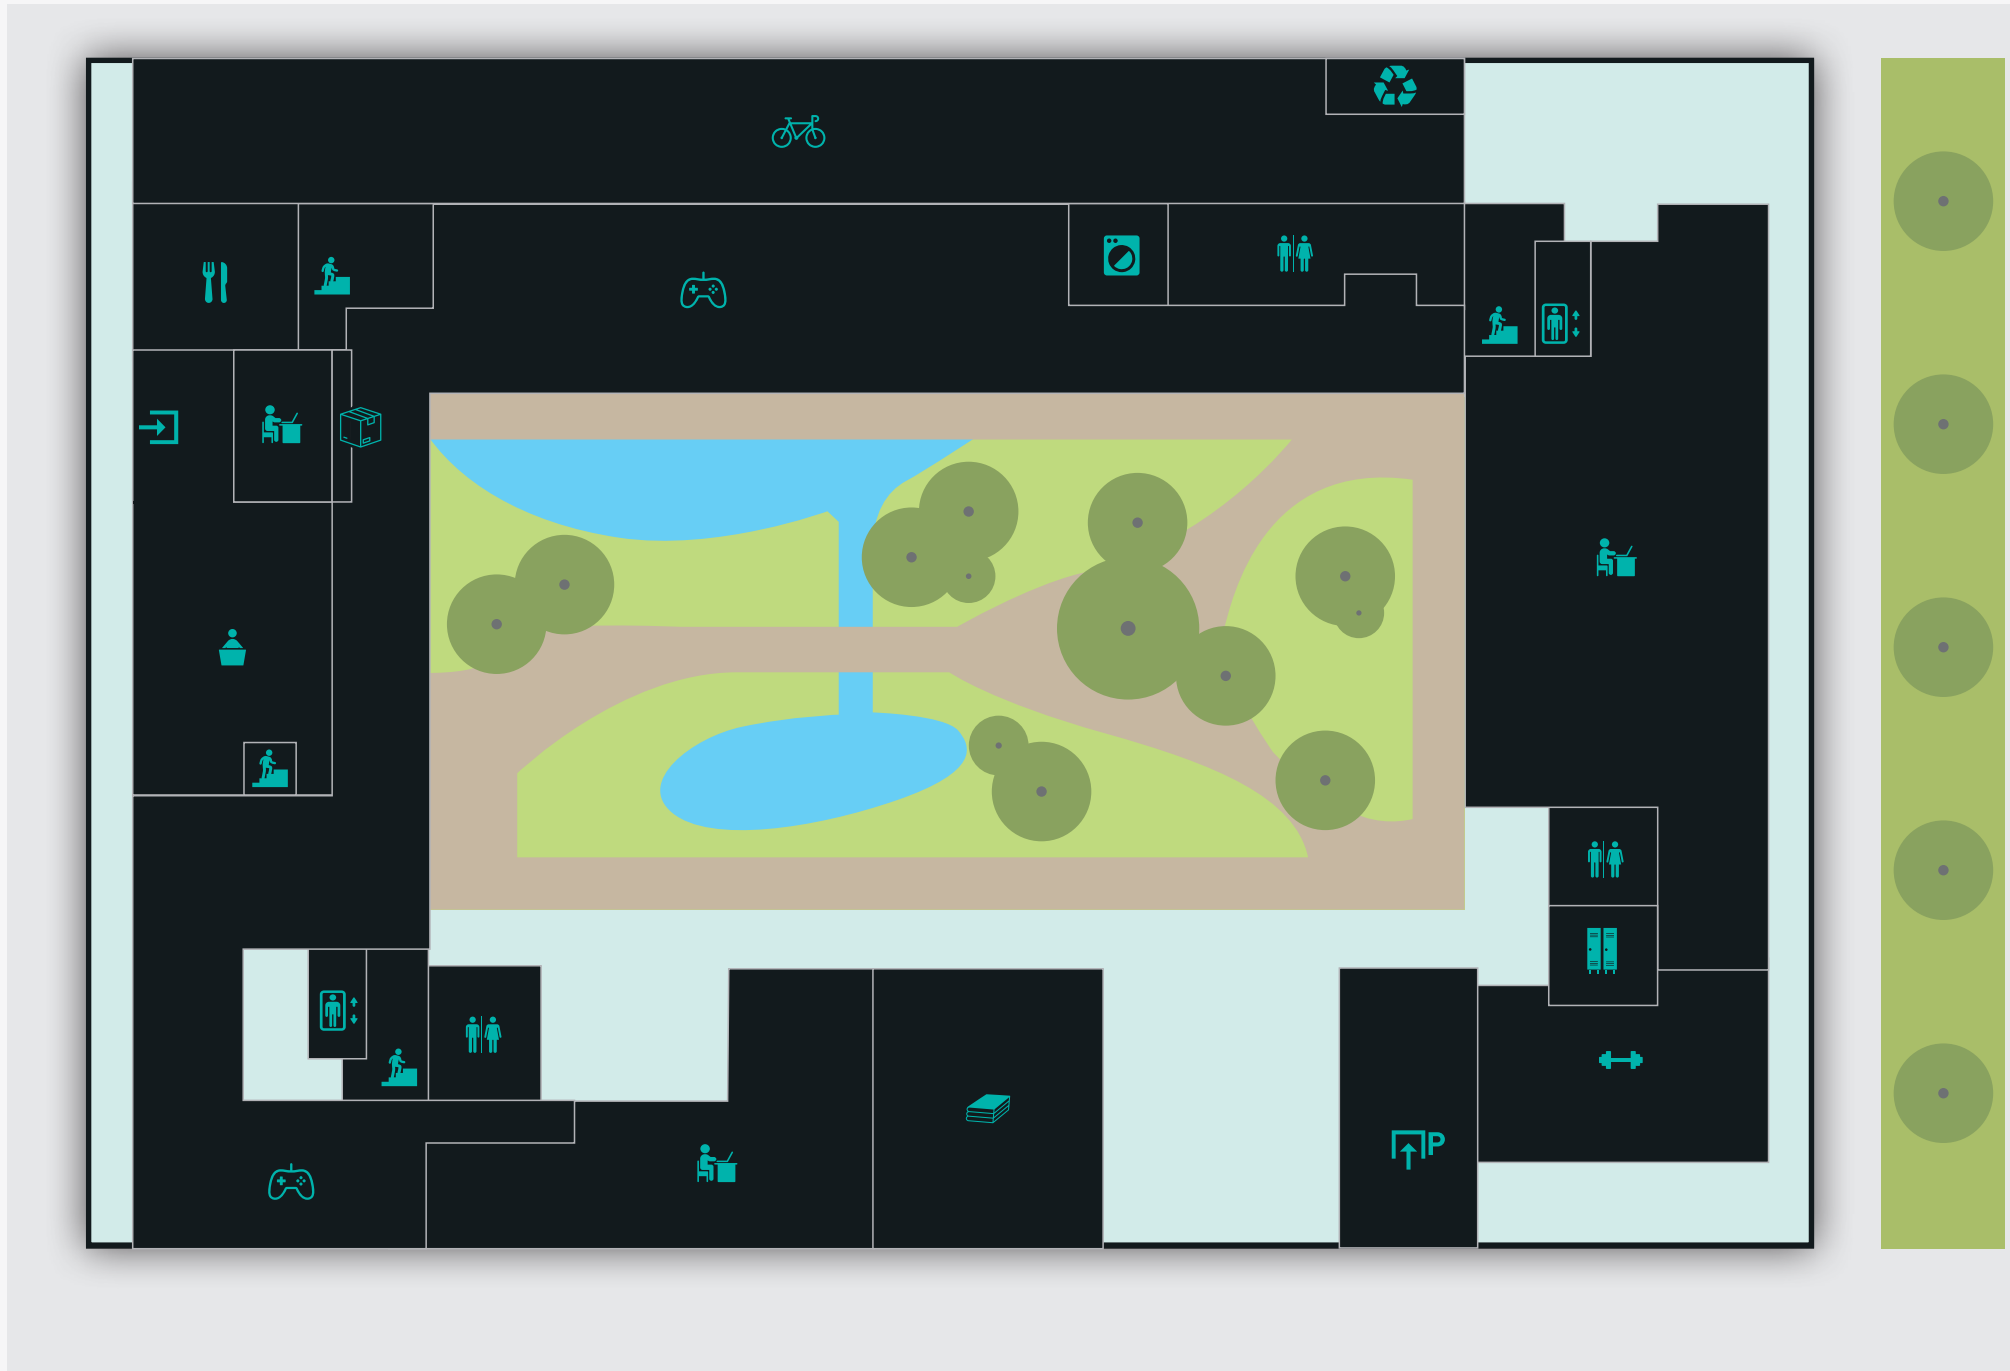

Student Experience

MOERMANSKKADE

ARCHANGELKADE

AMSTERDAM
MINERVAHAVEN

GROUND FLOOR

- STAIRS
- ELEVATOR
- ENTRANCE
- RECEPTION
- GYM
- LOUNGE
- DINING ROOM
- STUDY ROOM
- TOILETS
- OFFICE
- CHANGING ROOM
- LAUNDROMAT
- BICYCLE STORAGE
- ENTRANCE PARKING
- BRINGME BOX
- RECYCLING

Student Experience

MOERMANSKKADE

ARCHANGELKADE

AMSTERDAM
MINERVAHAVEN

1ST FLOOR

STAIRS

ELEVATOR

Student Experience

MOERMANSKKADE

ARCHANGELKADE

AMSTERDAM
MINERVAHAVEN

2ND FLOOR

STAIRS

ELEVATOR

Student Experience

MOERMANSKKADE