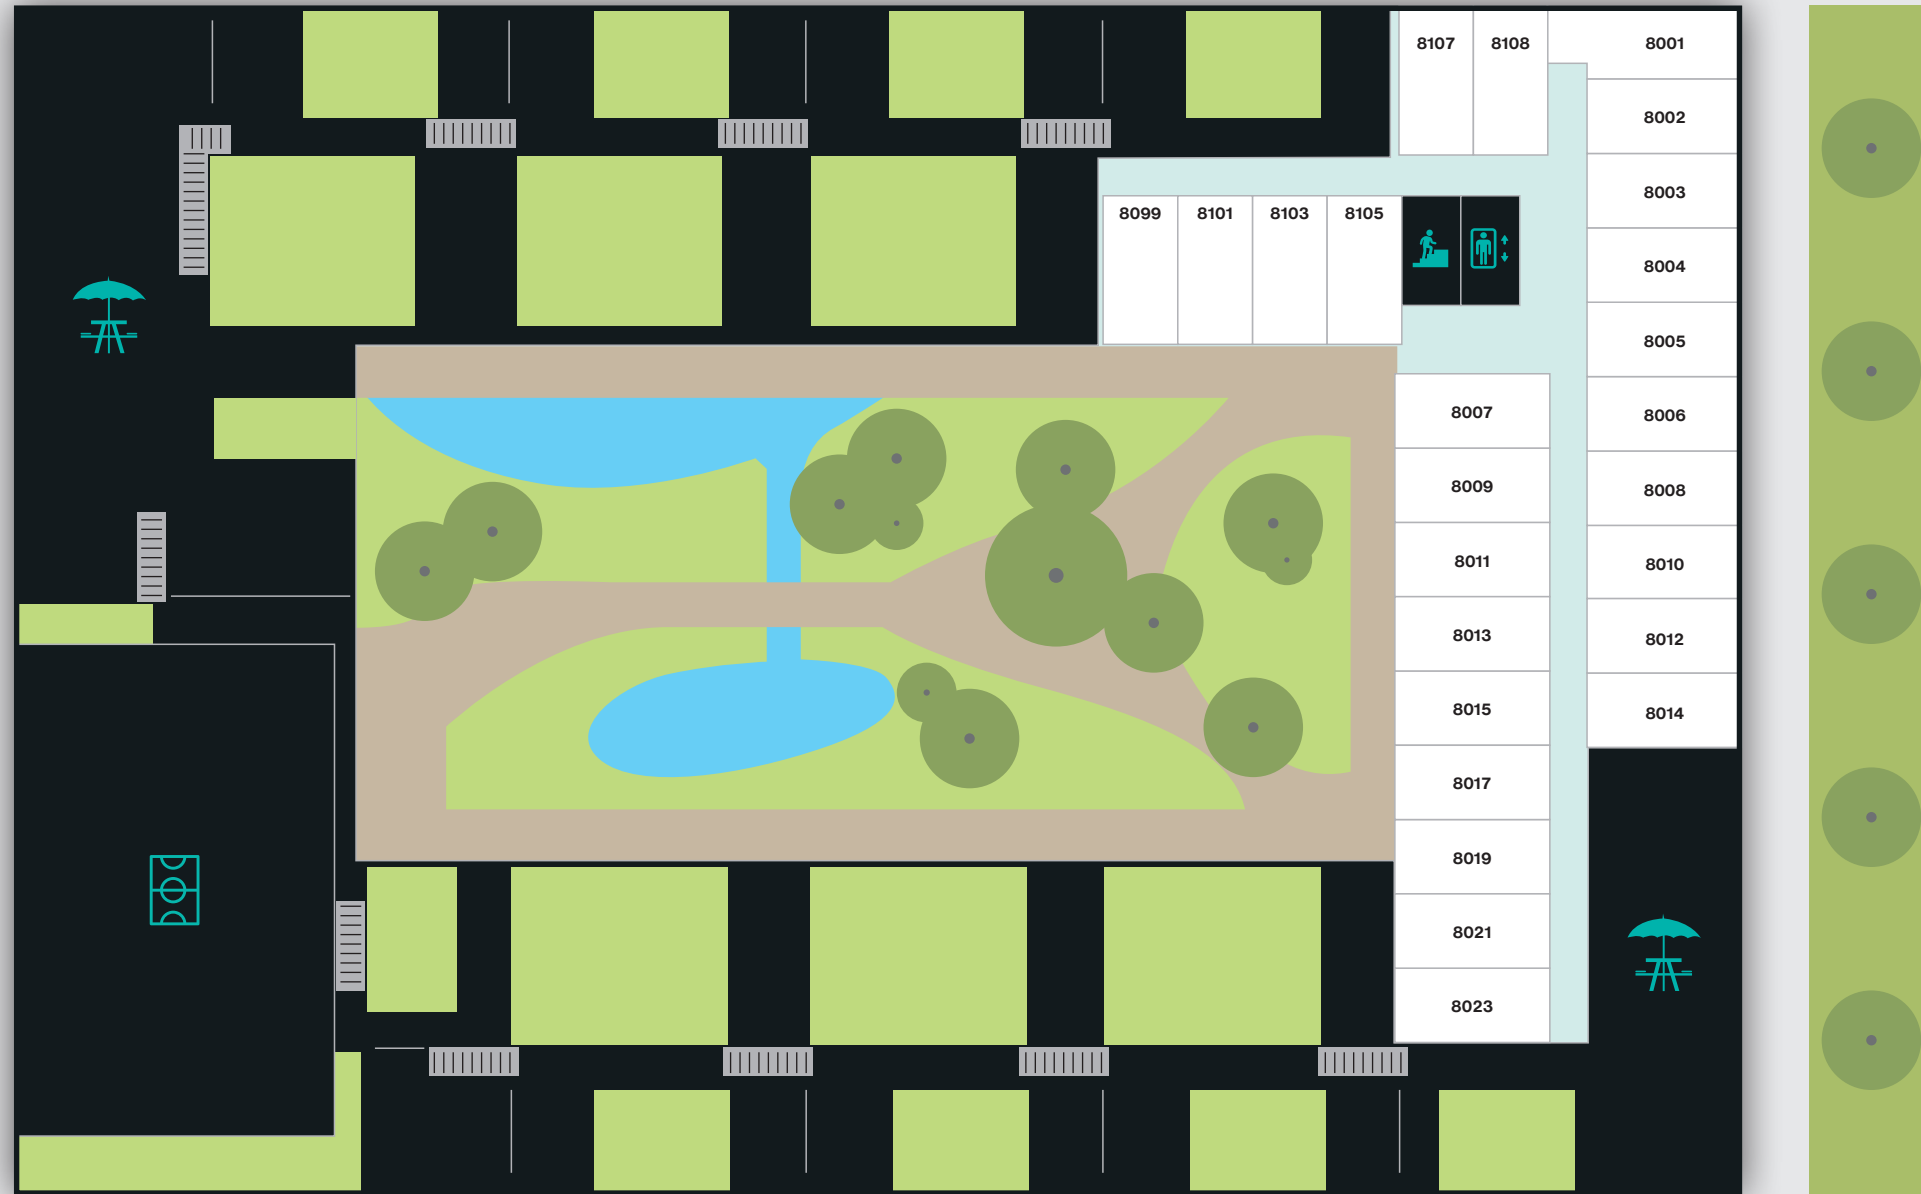

Student Experience

MOERMANSKKADE

ARCHANGELKADE

AMSTERDAM
MINERVAHAVEN

GROUND FLOOR

- STAIRS
- ELEVATOR
- ENTRANCE
- RECEPTION
- GYM
- LOUNGE
- DINING ROOM
- STUDY ROOM
- TOILETS
- OFFICE
- CHANGING ROOM
- LAUNDROMAT
- BICYCLE STORAGE
- ENTRANCE PARKING
- BRINGME BOX
- RECYCLING

Student Experience

MOERMANSKKADE

ARCHANGELKADE

AMSTERDAM
MINERVAHAVEN

6TH FLOOR

-  STAIRS
-  ELEVATOR
-  SPORTS FIELD
-  TERRACE
-  GREEN ROOF
-  STAIRS TO NEXT LEVEL

Student Experience

MOERMANSKKADE

ARCHANGELKADE

AMSTERDAM
MINERVAHAVEN

7TH FLOOR

-  STAIRS
-  ELEVATOR
-  SPORTS FIELD
-  TERRACE
-  GREEN ROOF
-  STAIRS TO NEXT LEVEL

Student Experience

MOERMANSKKADE

ARCHANGELKADE

8TH FLOOR

-  STAIRS
-  ELEVATOR
-  SPORTS FIELD
-  TERRACE
-  GREEN ROOF
-  STAIRS TO NEXT LEVEL