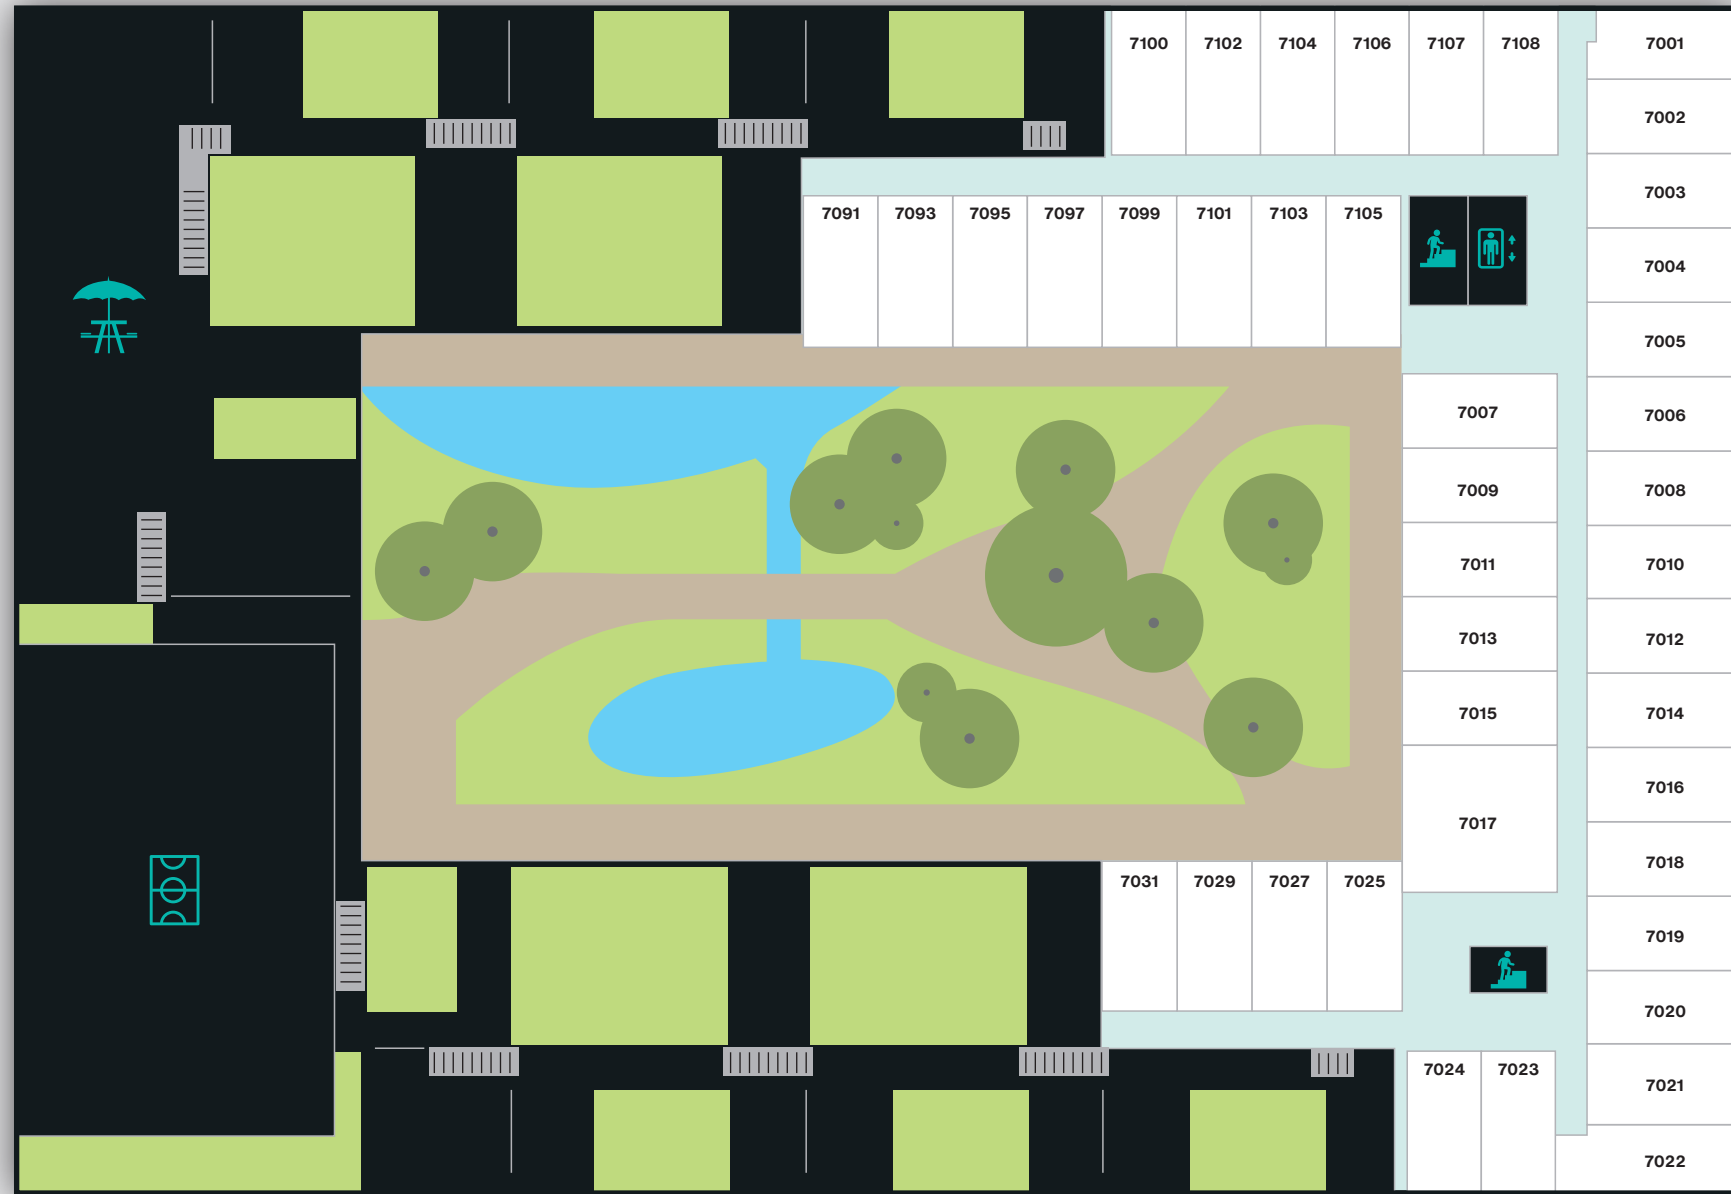

Student Experience

MOERMANSKKADE

ARCHANGELKADE

AMSTERDAM
MINERVAHAVEN

GROUND FLOOR

- STAIRS
- ELEVATOR
- ENTRANCE
- RECEPTION
- GYM
- LOUNGE
- DINING ROOM
- STUDY ROOM
- TOILETS
- OFFICE
- CHANGING ROOM
- LAUNDROMAT
- BICYCLE STORAGE
- ENTRANCE PARKING
- BRINGME BOX
- RECYCLING

AMSTERDAM
MINERVAHAVEN

4TH FLOOR

-  STAIRS
-  ELEVATOR
-  TERRACE

Student Experience

MOERMANSKKADE

ARCHANGELKADE

5TH FLOOR

- STAIRS
- ELEVATOR
- SPORTS FIELD
- TERRACE
- GREEN ROOF
- STAIRS TO NEXT LEVEL

Student Experience

MOERMANSKKADE

ARCHANGELKADE

AMSTERDAM
MINERVAHAVEN

6TH FLOOR

-  STAIRS
-  ELEVATOR
-  SPORTS FIELD
-  TERRACE
-  GREEN ROOF
-  STAIRS TO NEXT LEVEL

Student Experience

MOERMANSKKADE

ARCHANGELKADE

AMSTERDAM
MINERVAHAVEN

7TH FLOOR

-  STAIRS
-  ELEVATOR
-  SPORTS FIELD
-  TERRACE
-  GREEN ROOF
-  STAIRS TO NEXT LEVEL

Student Experience

MOERMANSKKADE

ARCHANGELKADE

8TH FLOOR